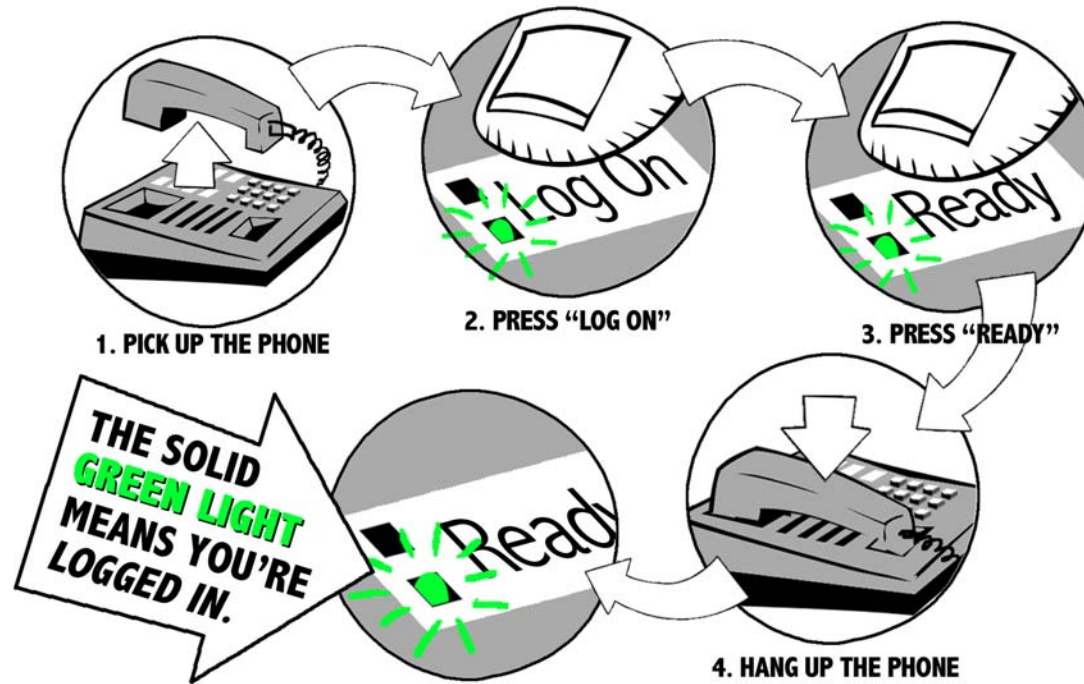

HOW TO LOG ON YOUR PHONE

The phone rings 15 seconds after you've logged on and after every time you hang up from a call.

You can use either a headset or handset.